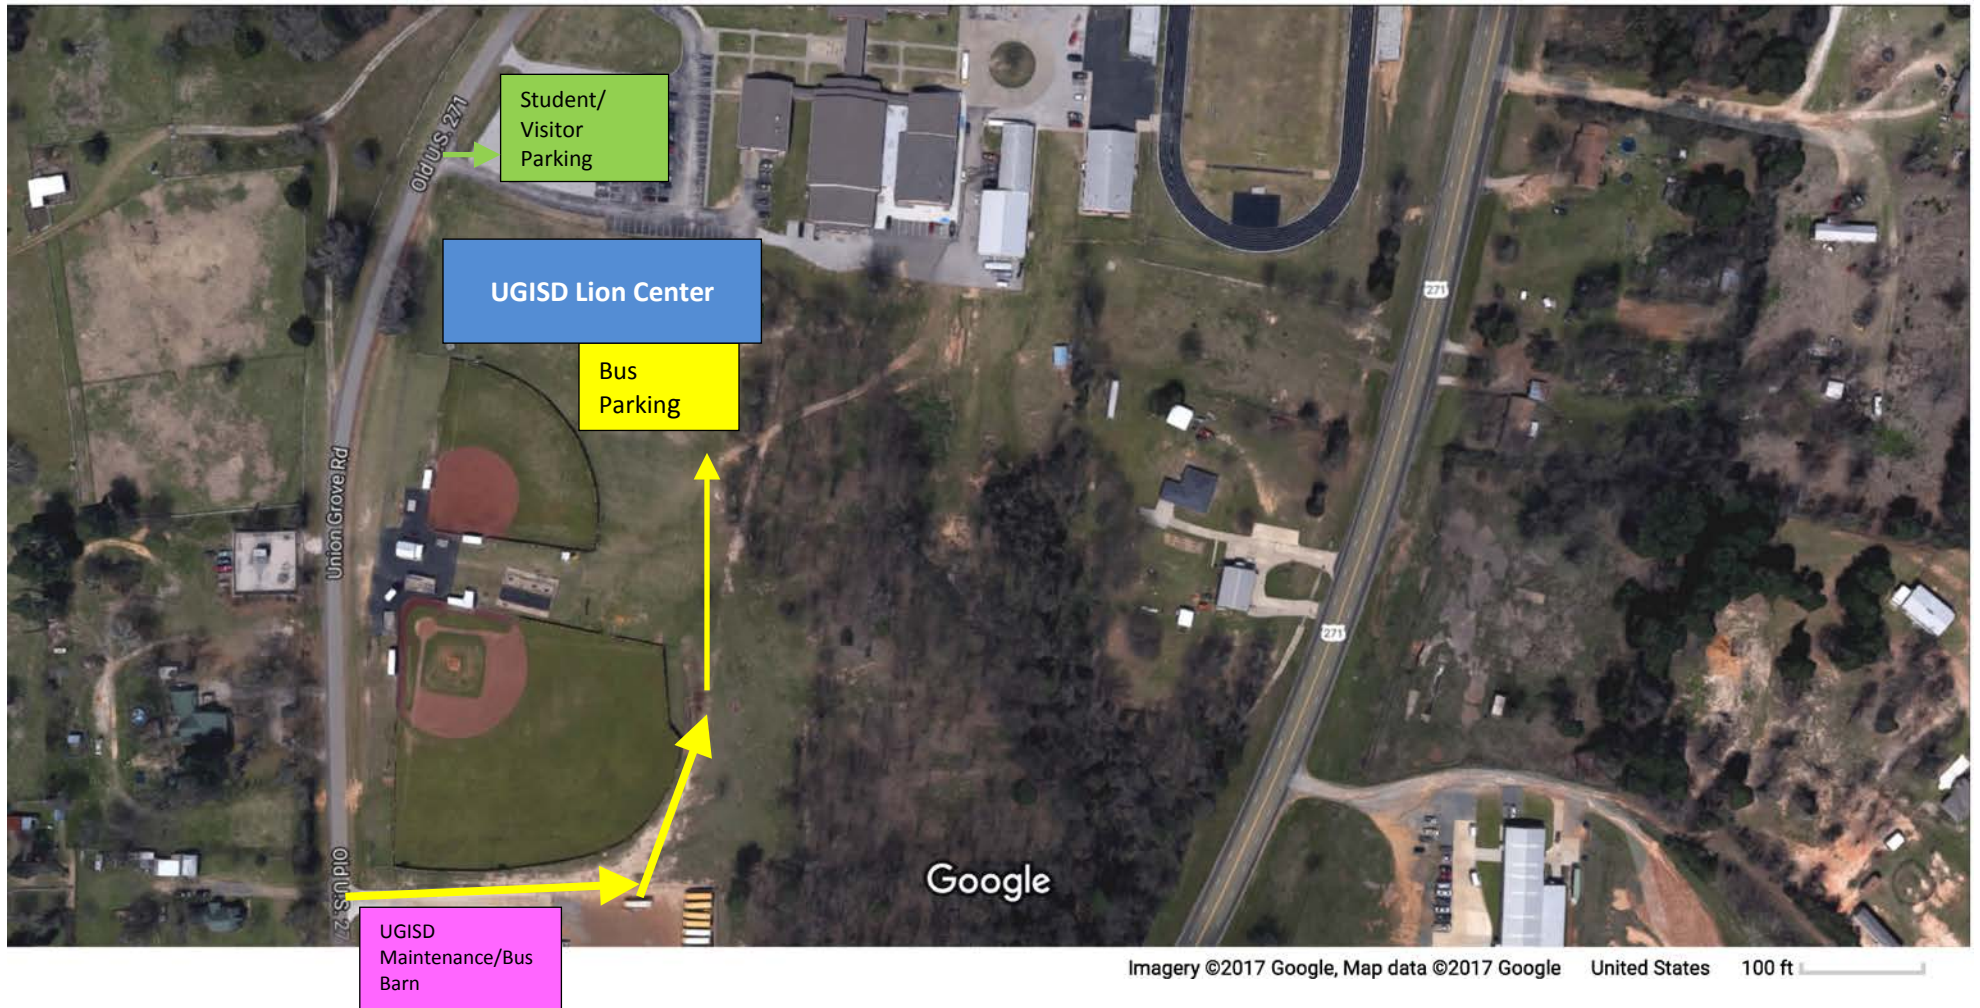

Union Grove Junior High/High School – Lion Center

Student/visitor parking.

Bus Parking – Turn into the Maintenance entrance and then to the left for bus parking.

Union Grove ISD Lion Center –HS Gym & Auditorium

Union Grove ISD Maintenance/Bus Barn: Turn into the Maintenance entrance and then to the left for bus parking.